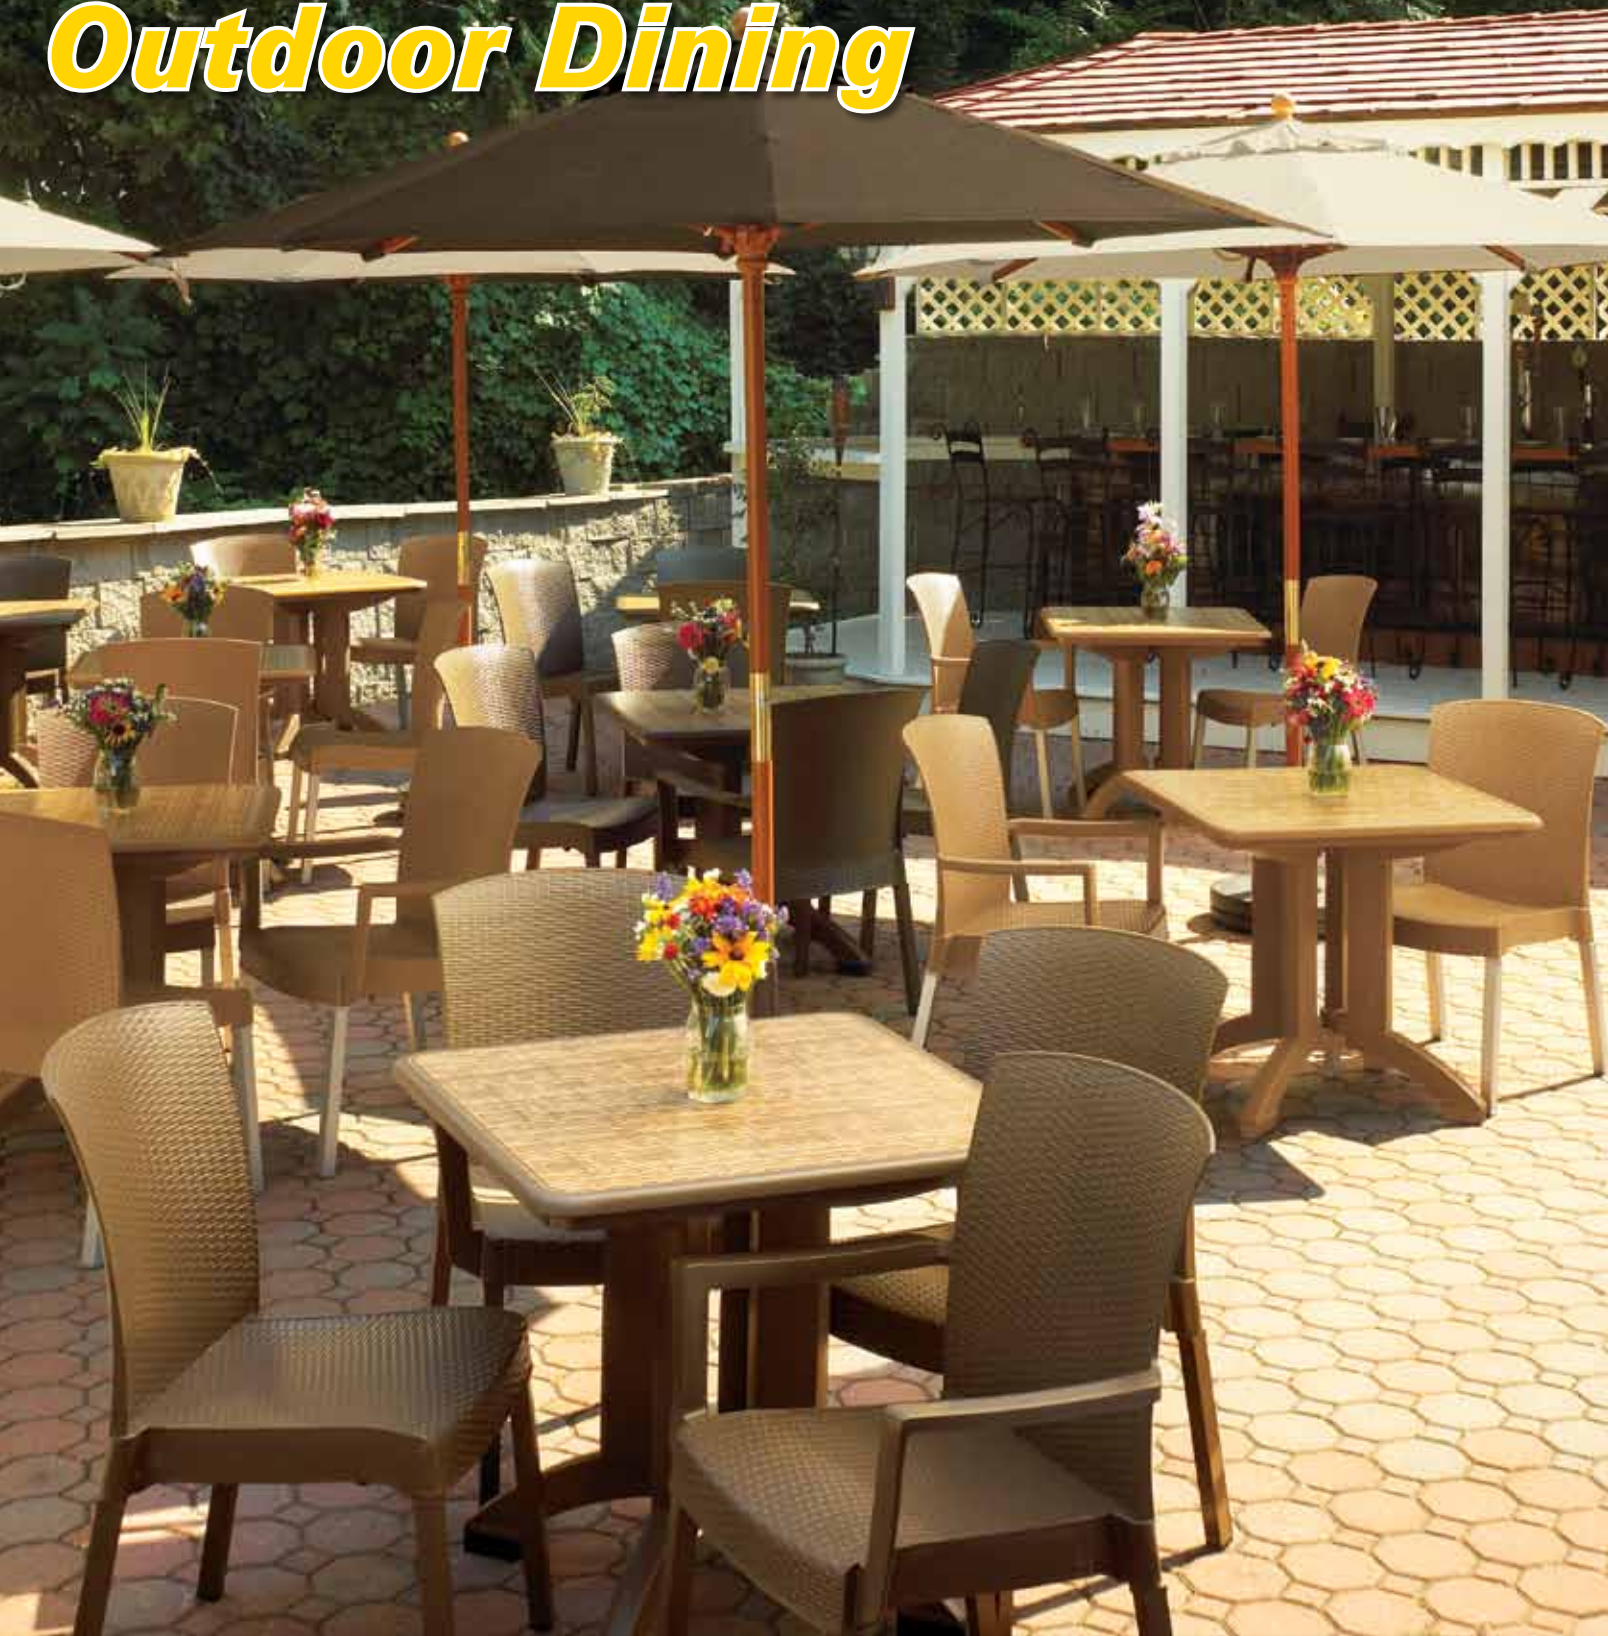

Outdoor Dining

There are a few factors to consider when you are thinking of creating an outdoor space for your restaurant.

CURB APPEAL

- **Catch Their Eye-** Consider what attracts customers to your restaurant. An outdoor dining space can create a beautiful and comfortable atmosphere, attracting many new customers.
- **Follow the Leader-** Individuals often follow other's actions, especially when choosing what restaurant, store, or business is "hot." When others see your customers enjoying themselves outdoors, their interest is automatically peaked.