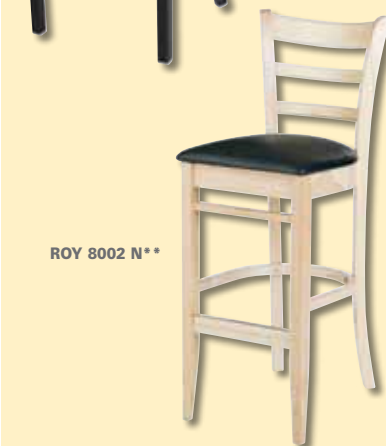

ROY 8002 N**